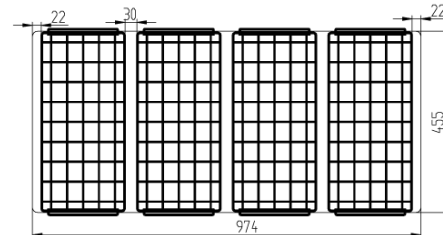

* Measurements in diagrams are in inches.

TECHNICAL DRAWINGS

47753

47754

* Measurements in diagrams are in inches.

TECHNICAL SPECIFICATION				
Item	47751	47752	47753	47754
Model	FR-CN-0176	FR-CN-0266	FR-CN-0296	FR-CN-0366
Net Capacity	117 L / 4.1 cu.ft.	190 L / 6.7 cu.ft.	214 L / 7.6 cu.ft.	263 L / 9.3 cu.ft.
Power	210W	265W	270W	270W
Number of Baskets	3	4	5	6
Defrost	Manual			
Electrical	110 - 120V / 60Hz / 1Ph			
Refrigerant	R290			
Door Panel	LOW-E + Tempered			
Door Type/ Color	Sliding / Black			
Lock	Yes			
Inside Walls	Embossed Aluminum			
Thermostat	Mechanical Adjustment			
Interior LED Light	Yes			
Casters	4 casters (2 with brake)			
Net Dimensions (WDH)	30.8" x 24" x 33" 781 x 610 x 838 mm	43.5" x 24" x 33" 1105 x 610 x 838 mm	47.81" x 24" x 33" 1214 x 610 x 838 mm	56.5" x 24" x 33" 1435 x 610 x 838 mm
Gross Dimensions (WDH)	32.5" x 25.8" x 34.3" 826 x 655 x 872 mm	45.3" x 25.8" x 34.3" 1151 x 655 x 872 mm	49.6" x 25.8" x 34.3" 1260 x 655 x 872 mm	58.3" x 25.8" x 34.3" 1482 x 655 x 872 mm