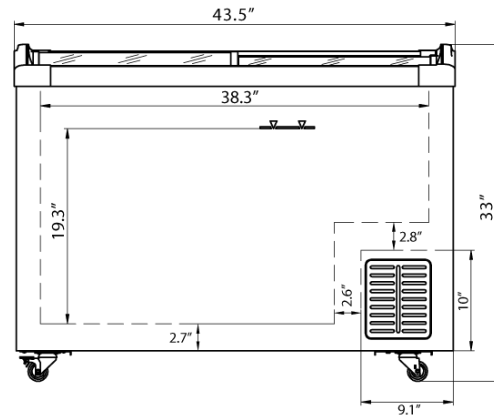

* Measurements in diagrams are in inches.

TECHNICAL DRAWINGS

47753

47754

* Measurements in diagrams are in inches.

TECHNICAL SPECIFICATION				
Item	47751	47752	47753	47754
Model	FR-CN-0176	FR-CN-0266	FR-CN-0296	FR-CN-0366
Net Capacity	117 L / 4.1 cu.ft.	190 L / 6.7 cu.ft.	214 L / 7.6 cu.ft.	263 L / 9.3 cu.ft.
Power	210W	265W	270W	270W
Number of Baskets	3	4	5	6
Defrost	Manual			
Electrical	110 - 120V / 60Hz / 1Ph			
Refrigerant	R290			
Door Panel	LOW-E + Tempered			
Door Type/ Color	Sliding / Black			
Lock	Yes			
Inside Walls	Embossed Aluminum			
Thermostat	Mechanical Adjustment			
Interior LED Light	Yes			
Casters	4 casters (2 with brake)			
Net Dimensions (WDH)	30.8" x 24" x 33" 781 x 610 x 838 mm	43.5" x 24" x 33" 1105 x 610 x 838 mm	47.81" x 24" x 33" 1214 x 610 x 838 mm	56.5" x 24" x 33" 1435 x 610 x 838 mm
Gross Dimensions (WDH)	32.5" x 25.8" x 34.3" 826 x 655 x 872 mm	45.3" x 25.8" x 34.3" 1151 x 655 x 872 mm	49.6" x 25.8" x 34.3" 1260 x 655 x 872 mm	58.3" x 25.8" x 34.3" 1482 x 655 x 872 mm