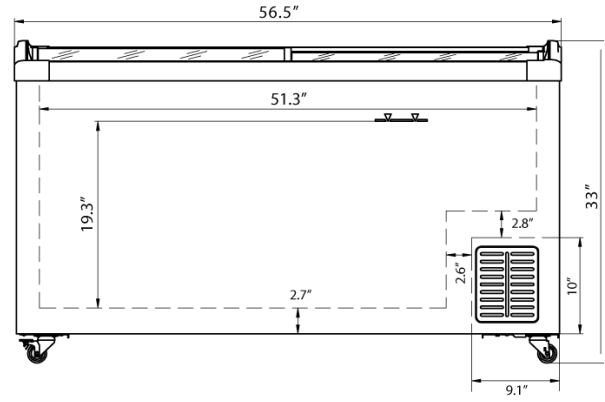

* Measurements in diagrams are in inches.

TECHNICAL DRAWINGS

47753

47754

* Measurements in diagrams are in inches.

TECHNICAL SPECIFICATION				
Item	47751	47752	47753	47754
Model	FR-CN-0176	FR-CN-0266	FR-CN-0296	FR-CN-0366
Net Capacity	117 L / 4.1 cu.ft.	190 L / 6.7 cu.ft.	214 L / 7.6 cu.ft.	263 L / 9.3 cu.ft.
Power	210W	265W	270W	270W
Number of Baskets	3	4	5	6
Defrost	Manual			
Electrical	110 - 120V / 60Hz / 1Ph			
Refrigerant	R290			
Door Panel	LOW-E + Tempered			
Door Type/ Color	Sliding / Black			
Lock	Yes			
Inside Walls	Embossed Aluminum			
Thermostat	Mechanical Adjustment			
Interior LED Light	Yes			
Casters	4 casters (2 with brake)			
Net Dimensions (WDH)	30.8" x 24" x 33" 781 x 610 x 838 mm	43.5" x 24" x 33" 1105 x 610 x 838 mm	47.81" x 24" x 33" 1214 x 610 x 838 mm	56.5" x 24" x 33" 1435 x 610 x 838 mm
Gross Dimensions (WDH)	32.5" x 25.8" x 34.3" 826 x 655 x 872 mm	45.3" x 25.8" x 34.3" 1151 x 655 x 872 mm	49.6" x 25.8" x 34.3" 1260 x 655 x 872 mm	58.3" x 25.8" x 34.3" 1482 x 655 x 872 mm