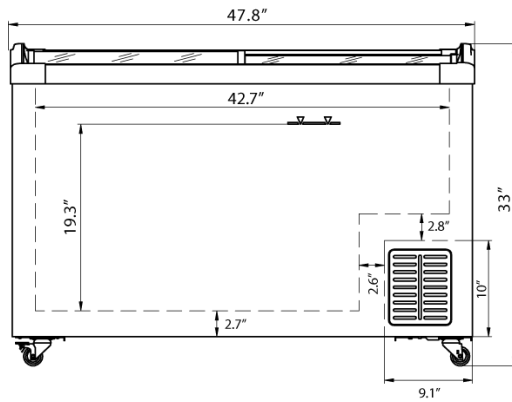

* Measurements in diagrams are in inches.

TECHNICAL DRAWINGS

47753

47754

* Measurements in diagrams are in inches.

TECHNICAL SPECIFICATION				
Item	47751	47752	47753	47754
Model	FR-CN-0176	FR-CN-0266	FR-CN-0296	FR-CN-0366
Net Capacity	117 L / 4.1 cu.ft.	190 L / 6.7 cu.ft.	214 L / 7.6 cu.ft.	263 L / 9.3 cu.ft.
Power	210W	265W	270W	270W
Number of Baskets	3	4	5	6
Defrost	Manual			
Electrical	110 - 120V / 60Hz / 1Ph			
Refrigerant	R290			
Door Panel	LOW-E + Tempered			
Door Type/ Color	Sliding / Black			
Lock	Yes			
Inside Walls	Embossed Aluminum			
Thermostat	Mechanical Adjustment			
Interior LED Light	Yes			
Casters	4 casters (2 with brake)			
Net Dimensions (WDH)	30.8" x 24" x 33" 781 x 610 x 838 mm	43.5" x 24" x 33" 1105 x 610 x 838 mm	47.81" x 24" x 33" 1214 x 610 x 838 mm	56.5" x 24" x 33" 1435 x 610 x 838 mm
Gross Dimensions (WDH)	32.5" x 25.8" x 34.3" 826 x 655 x 872 mm	45.3" x 25.8" x 34.3" 1151 x 655 x 872 mm	49.6" x 25.8" x 34.3" 1260 x 655 x 872 mm	58.3" x 25.8" x 34.3" 1482 x 655 x 872 mm