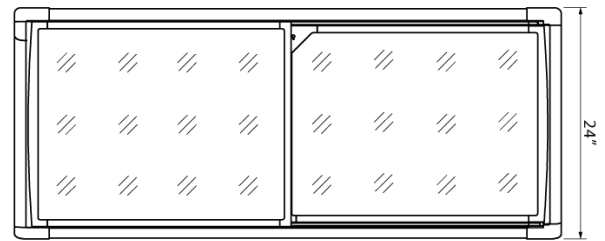

* Measurements in diagrams are in inches.

TECHNICAL DRAWINGS

47753

47754

* Measurements in diagrams are in inches.

TECHNICAL SPECIFICATION				
Item	47751	47752	47753	47754
Model	FR-CN-0176	FR-CN-0266	FR-CN-0296	FR-CN-0366
Net Capacity	117 L / 4.1 cu.ft.	190 L / 6.7 cu.ft.	214 L / 7.6 cu.ft.	263 L / 9.3 cu.ft.
Power	210W	265W	270W	270W
Number of Baskets	3	4	5	6
Defrost	Manual			
Electrical	110 - 120V / 60Hz / 1Ph			
Refrigerant	R290			
Door Panel	LOW-E + Tempered			
Door Type/ Color	Sliding / Black			
Lock	Yes			
Inside Walls	Embossed Aluminum			
Thermostat	Mechanical Adjustment			
Interior LED Light	Yes			
Casters	4 casters (2 with brake)			
Net Dimensions (WDH)	30.8" x 24" x 33" 781 x 610 x 838 mm	43.5" x 24" x 33" 1105 x 610 x 838 mm	47.81" x 24" x 33" 1214 x 610 x 838 mm	56.5" x 24" x 33" 1435 x 610 x 838 mm
Gross Dimensions (WDH)	32.5" x 25.8" x 34.3" 826 x 655 x 872 mm	45.3" x 25.8" x 34.3" 1151 x 655 x 872 mm	49.6" x 25.8" x 34.3" 1260 x 655 x 872 mm	58.3" x 25.8" x 34.3" 1482 x 655 x 872 mm