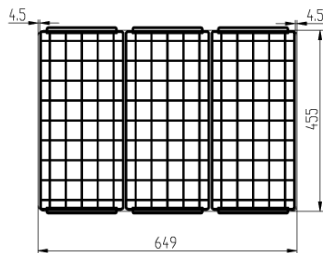

TECHNICAL DRAWINGS

47751