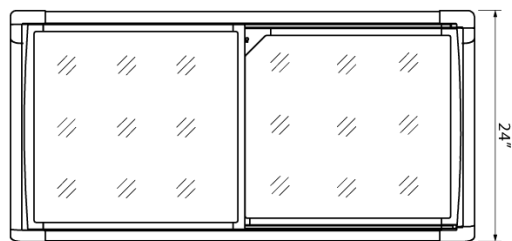

* Measurements in diagrams are in inches.

TECHNICAL DRAWINGS

47753

47754

* Measurements in diagrams are in inches.

TECHNICAL SPECIFICATION				
Item	47751	47752	47753	47754
Model	FR-CN-0176	FR-CN-0266	FR-CN-0296	FR-CN-0366
Net Capacity	117 L / 4.1 cu.ft.	190 L / 6.7 cu.ft.	214 L / 7.6 cu.ft.	263 L / 9.3 cu.ft.
Power	210W	265W	270W	270W
Number of Baskets	3	4	5	6
Defrost	Manual			
Electrical	110 - 120V / 60Hz / 1Ph			
Refrigerant	R290			
Door Panel	LOW-E + Tempered			
Door Type/ Color	Sliding / Black			
Lock	Yes			
Inside Walls	Embossed Aluminum			
Thermostat	Mechanical Adjustment			
Interior LED Light	Yes			
Casters	4 casters (2 with brake)			
Net Dimensions (WDH)	30.8" x 24" x 33" 781 x 610 x 838 mm	43.5" x 24" x 33" 1105 x 610 x 838 mm	47.81" x 24" x 33" 1214 x 610 x 838 mm	56.5" x 24" x 33" 1435 x 610 x 838 mm
Gross Dimensions (WDH)	32.5" x 25.8" x 34.3" 826 x 655 x 872 mm	45.3" x 25.8" x 34.3" 1151 x 655 x 872 mm	49.6" x 25.8" x 34.3" 1260 x 655 x 872 mm	58.3" x 25.8" x 34.3" 1482 x 655 x 872 mm