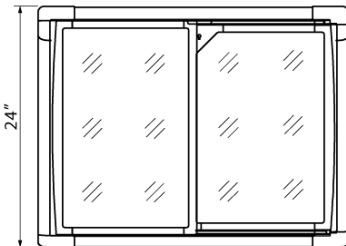

TECHNICAL DRAWINGS

47751