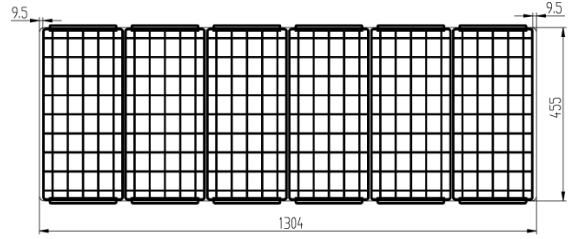

* Measurements in diagrams are in inches.

TECHNICAL DRAWINGS

47753

47754

* Measurements in diagrams are in inches.

TECHNICAL SPECIFICATION				
Item	47751	47752	47753	47754
Model	FR-CN-0176	FR-CN-0266	FR-CN-0296	FR-CN-0366
Net Capacity	117 L / 4.1 cu.ft.	190 L / 6.7 cu.ft.	214 L / 7.6 cu.ft.	263 L / 9.3 cu.ft.
Power	210W	265W	270W	270W
Number of Baskets	3	4	5	6
Defrost	Manual			
Electrical	110 - 120V / 60Hz / 1Ph			
Refrigerant	R290			
Door Panel	LOW-E + Tempered			
Door Type/ Color	Sliding / Black			
Lock	Yes			
Inside Walls	Embossed Aluminum			
Thermostat	Mechanical Adjustment			
Interior LED Light	Yes			
Casters	4 casters (2 with brake)			
Net Dimensions (WDH)	30.8" x 24" x 33" 781 x 610 x 838 mm	43.5" x 24" x 33" 1105 x 610 x 838 mm	47.81" x 24" x 33" 1214 x 610 x 838 mm	56.5" x 24" x 33" 1435 x 610 x 838 mm
Gross Dimensions (WDH)	32.5" x 25.8" x 34.3" 826 x 655 x 872 mm	45.3" x 25.8" x 34.3" 1151 x 655 x 872 mm	49.6" x 25.8" x 34.3" 1260 x 655 x 872 mm	58.3" x 25.8" x 34.3" 1482 x 655 x 872 mm