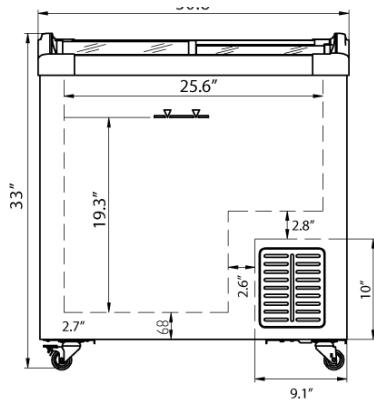

TECHNICAL DRAWINGS

47751