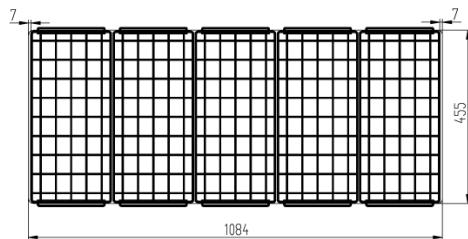

* Measurements in diagrams are in inches.

TECHNICAL DRAWINGS

47753

47754

* Measurements in diagrams are in inches.

TECHNICAL SPECIFICATION				
Item	47751	47752	47753	47754
Model	FR-CN-0176	FR-CN-0266	FR-CN-0296	FR-CN-0366
Net Capacity	117 L / 4.1 cu.ft.	190 L / 6.7 cu.ft.	214 L / 7.6 cu.ft.	263 L / 9.3 cu.ft.
Power	210W	265W	270W	270W
Number of Baskets	3	4	5	6
Defrost	Manual			
Electrical	110 - 120V / 60Hz / 1Ph			
Refrigerant	R290			
Door Panel	LOW-E + Tempered			
Door Type/ Color	Sliding / Black			
Lock	Yes			
Inside Walls	Embossed Aluminum			
Thermostat	Mechanical Adjustment			
Interior LED Light	Yes			
Casters	4 casters (2 with brake)			
Net Dimensions (WDH)	30.8" x 24" x 33" 781 x 610 x 838 mm	43.5" x 24" x 33" 1105 x 610 x 838 mm	47.81" x 24" x 33" 1214 x 610 x 838 mm	56.5" x 24" x 33" 1435 x 610 x 838 mm
Gross Dimensions (WDH)	32.5" x 25.8" x 34.3" 826 x 655 x 872 mm	45.3" x 25.8" x 34.3" 1151 x 655 x 872 mm	49.6" x 25.8" x 34.3" 1260 x 655 x 872 mm	58.3" x 25.8" x 34.3" 1482 x 655 x 872 mm